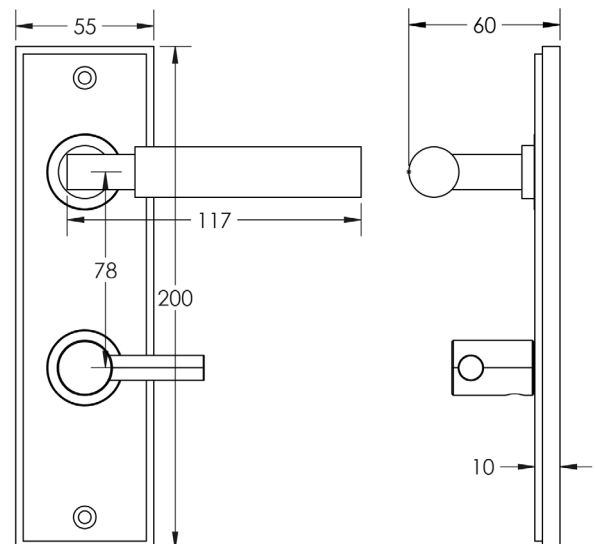

CODE

BUR-30SB-456SB-82SB

DESCRIPTION

Lever On Plate With Turn & Release

STANDARDS

PRODUCT SPECIFICATION

- 38mm centres
- Sprung
- Grade 4 corrosion
- Matt lacquered solid brass
- Back to back fixing recommended
- Suitable for doors 35-55mm
- *We strongly recommend requesting a sample before committing to any cutting or drilling*

TECHNICAL DRAWING

FINISHES

- Satin Brass