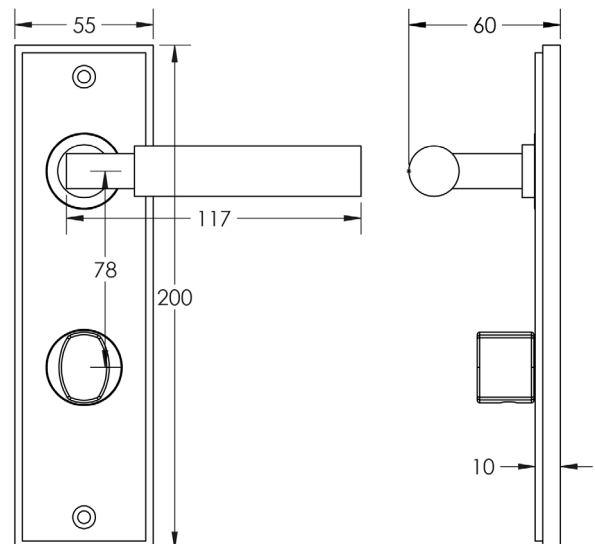

CODE

BUR-30SB-456SB-81SB

DESCRIPTION

Lever On Plate With Turn & Release

STANDARDS

PRODUCT SPECIFICATION

- 38mm centres
- Sprung
- Grade 4 corrosion
- Matt lacquered solid brass
- Back to back fixing recommended
- Suitable for doors 35-55mm
- *We strongly recommend requesting a sample before committing to any cutting or drilling*

TECHNICAL DRAWING

FINISHES

- Satin Brass