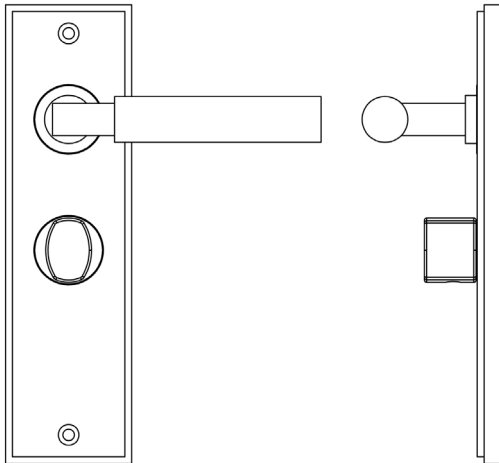

CODE

BUR-30SB-453SB-81SB

DESCRIPTION

Lever On Plate With Turn & Release

STANDARDS

PRODUCT SPECIFICATION

- 38mm centres
- Sprung
- Grade 4 corrosion
- Matt lacquered solid brass
- Back to back fixing recommended
- Suitable for doors 35-55mm
- *We strongly recommend requesting a sample before committing to any cutting or drilling*

TECHNICAL DRAWING

FINISHES

- Satin Brass