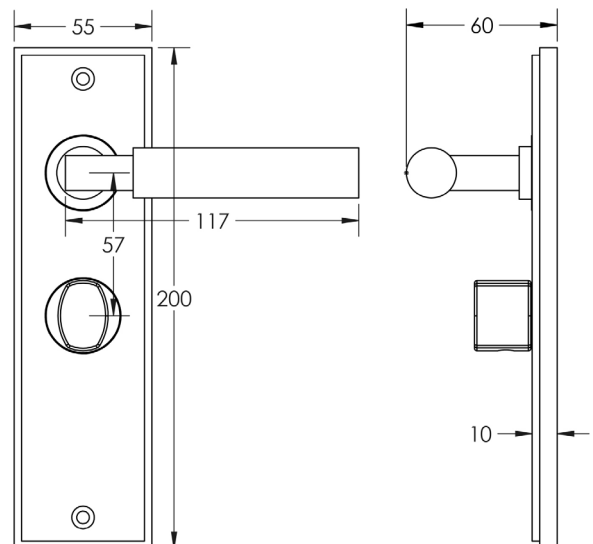

CODE

BUR-30SB-453SB-81SB

DESCRIPTION

Lever On Plate With Turn & Release

STANDARDS

PRODUCT SPECIFICATION

- 38mm centres
- Sprung
- Grade 4 corrosion
- Matt lacquered solid brass
- Back to back fixing recommended
- Suitable for doors 35-55mm
- *We strongly recommend requesting a sample before committing to any cutting or drilling*

TECHNICAL DRAWING

FINISHES

- Satin Brass