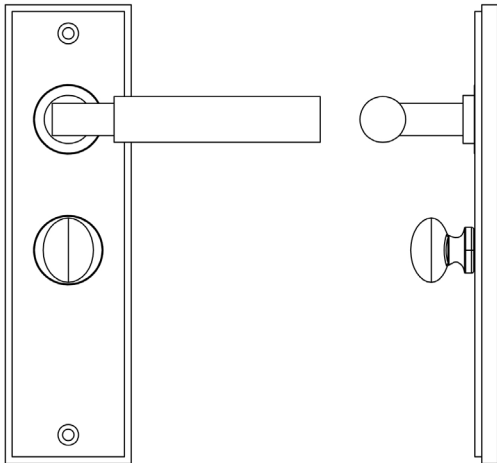

CODE

BUR-30SB-453SB-80SB

DESCRIPTION

Lever On Plate With Turn & Release

STANDARDS

PRODUCT SPECIFICATION

- 38mm centres
- Sprung
- Grade 4 corrosion
- Matt lacquered solid brass
- Back to back fixing recommended
- Suitable for doors 35-55mm
- *We strongly recommend requesting a sample before committing to any cutting or drilling*

TECHNICAL DRAWING

FINISHES

- Satin Brass