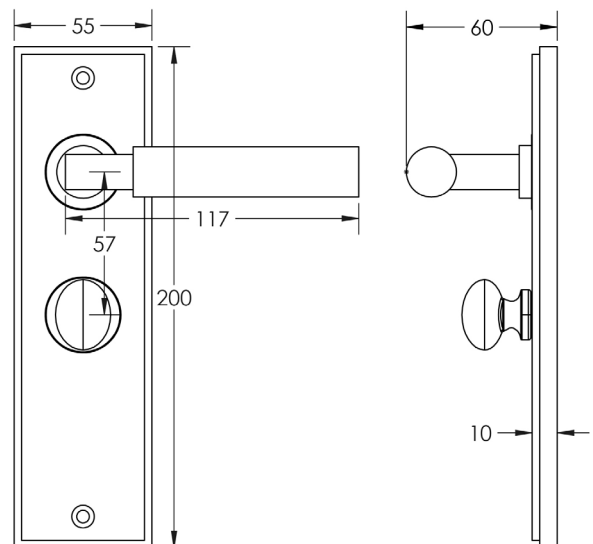

CODE

BUR-30SB-453SB-80SB

DESCRIPTION

Lever On Plate With Turn & Release

STANDARDS

PRODUCT SPECIFICATION

- 38mm centres
- Sprung
- Grade 4 corrosion
- Matt lacquered solid brass
- Back to back fixing recommended
- Suitable for doors 35-55mm
- *We strongly recommend requesting a sample before committing to any cutting or drilling*

TECHNICAL DRAWING

FINISHES

- Satin Brass