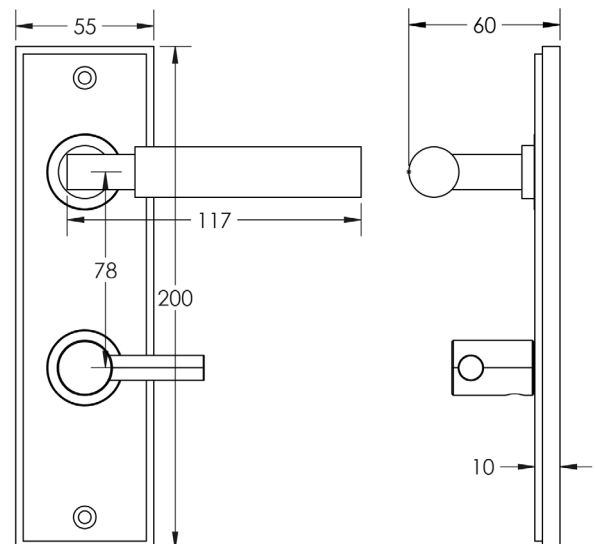

CODE

BUR-30PN-456PN-82PN

DESCRIPTION

Lever On Plate With Turn & Release

STANDARDS

PRODUCT SPECIFICATION

- 38mm centres
- Sprung
- Grade 4 corrosion
- Matt lacquered solid brass
- Back to back fixing recommended
- Suitable for doors 35-55mm
- *We strongly recommend requesting a sample before committing to any cutting or drilling*

TECHNICAL DRAWING

FINISHES

- Polished Nickel