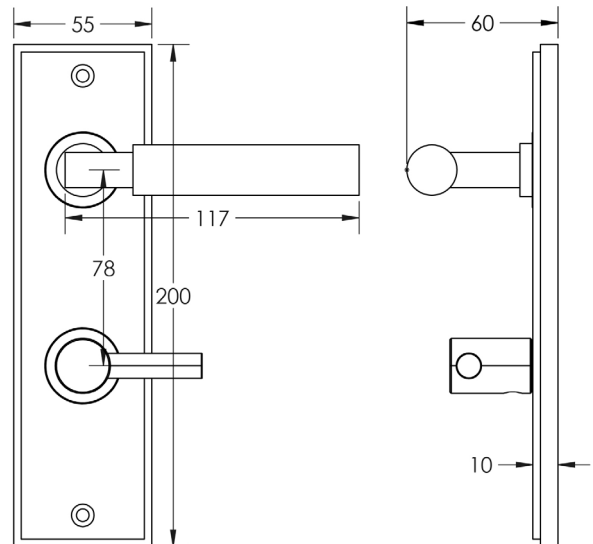

TECHNICAL DRAWING