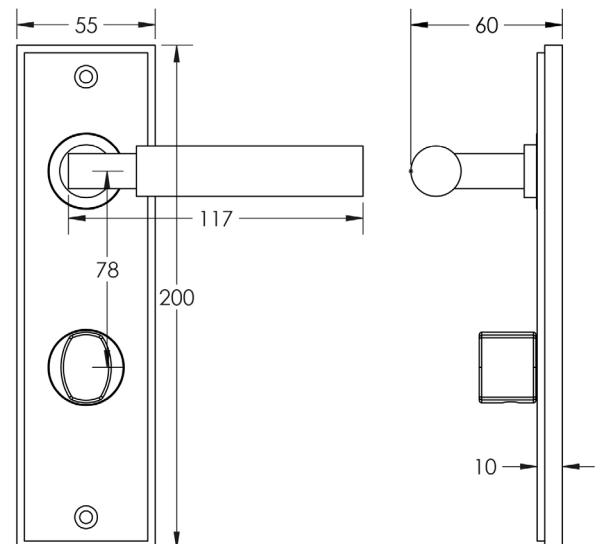

TECHNICAL DRAWING