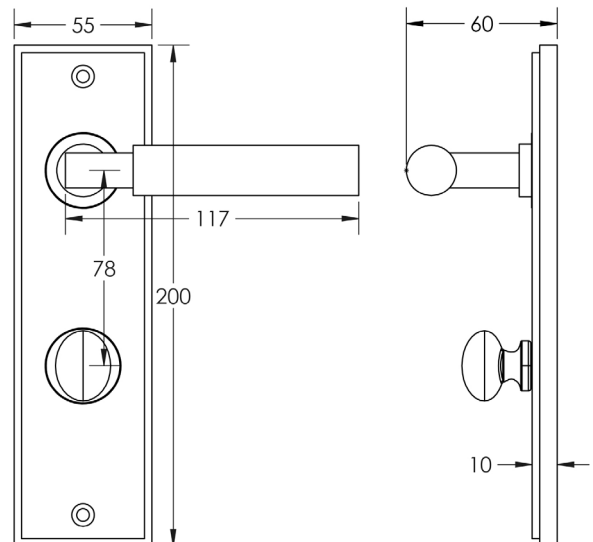

TECHNICAL DRAWING