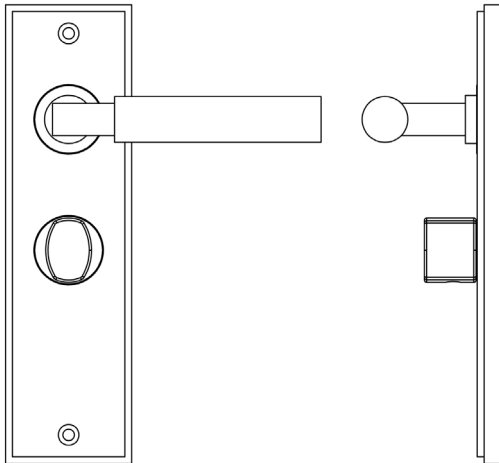

### CODE

**BUR-30DB-453DB-81DB**

### DESCRIPTION

**Lever On Plate With Turn & Release**

### PRODUCT SPECIFICATION

- 38mm centres
- Sprung
- Grade 4 corrosion
- Matt lacquered solid brass
- Back to back fixing recommended
- Suitable for doors 35-55mm
- *We strongly recommend requesting a sample before committing to any cutting or drilling*