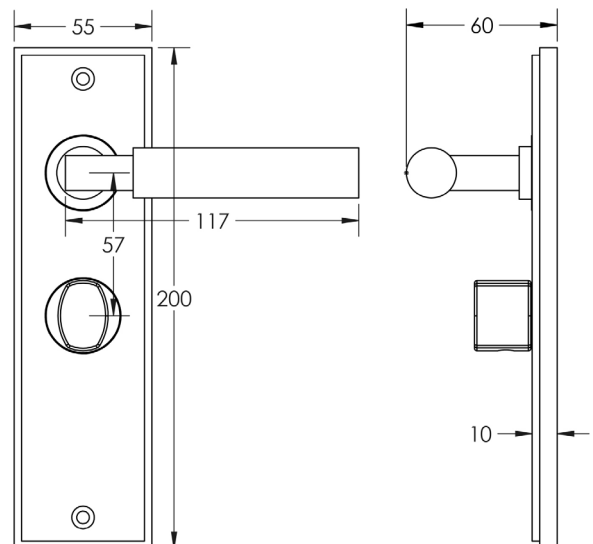

TECHNICAL DRAWING