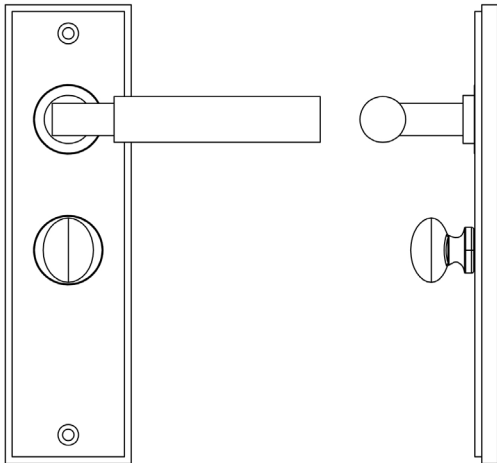

CODE

**BUR-30DB-453DB-80DB**

DESCRIPTION

**Lever On Plate With Turn & Release**

STANDARDS

PRODUCT SPECIFICATION

- 38mm centres
- Sprung
- Grade 4 corrosion
- Matt lacquered solid brass
- Back to back fixing recommended
- Suitable for doors 35-55mm
- *We strongly recommend requesting a sample before committing to any cutting or drilling*

TECHNICAL DRAWING

FINISHES

- Dark Bronze