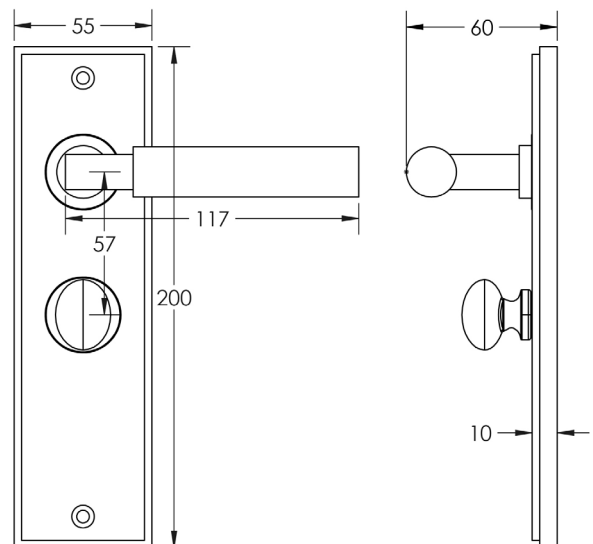

TECHNICAL DRAWING