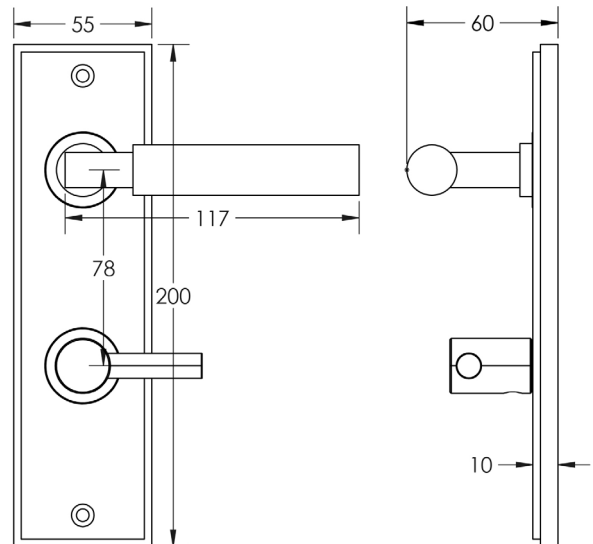

CODE

BUR-30AB-456AB-82AB

DESCRIPTION

Lever On Plate With Turn & Release

STANDARDS

PRODUCT SPECIFICATION

- 38mm centres
- Sprung
- Grade 4 corrosion
- Matt lacquered solid brass
- Back to back fixing recommended
- Suitable for doors 35-55mm
- *We strongly recommend requesting a sample before committing to any cutting or drilling*

TECHNICAL DRAWING

FINISHES

- Antique Brass