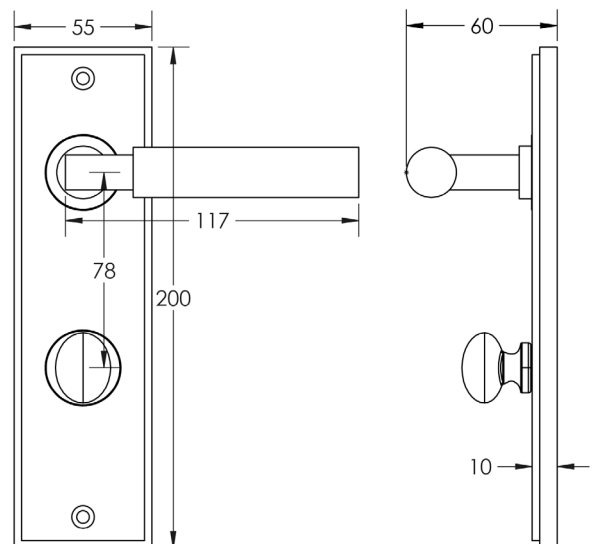

CODE

BUR-30AB-456AB-80AB

DESCRIPTION

Lever On Plate With Turn & Release

STANDARDS

PRODUCT SPECIFICATION

- 38mm centres
- Sprung
- Grade 4 corrosion
- Matt lacquered solid brass
- Back to back fixing recommended
- Suitable for doors 35-55mm
- *We strongly recommend requesting a sample before committing to any cutting or drilling*

TECHNICAL DRAWING

FINISHES

- Antique Brass