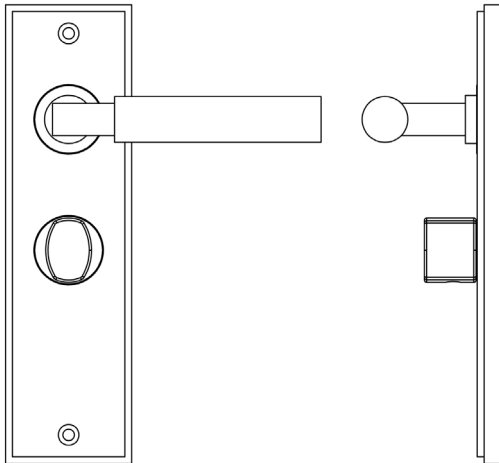

CODE

BUR-30AB-453AB-81AB

DESCRIPTION

Lever On Plate With Turn & Release

STANDARDS

PRODUCT SPECIFICATION

- 38mm centres
- Sprung
- Grade 4 corrosion
- Matt lacquered solid brass
- Back to back fixing recommended
- Suitable for doors 35-55mm
- *We strongly recommend requesting a sample before committing to any cutting or drilling*

TECHNICAL DRAWING

FINISHES

- Antique Brass