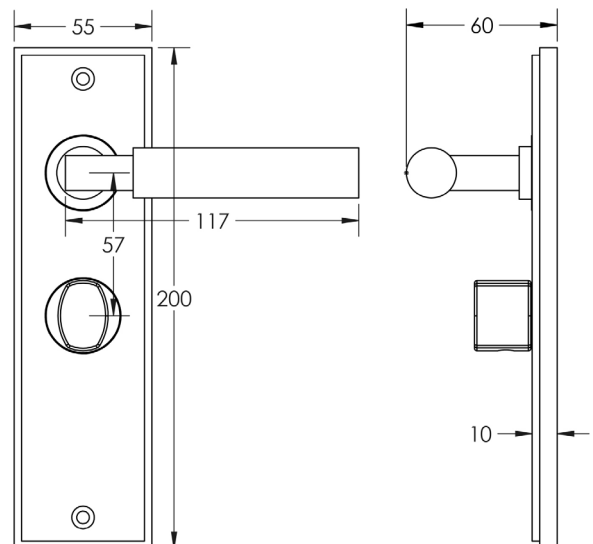

CODE

BUR-30AB-453AB-81AB

DESCRIPTION

Lever On Plate With Turn & Release

STANDARDS

PRODUCT SPECIFICATION

- 38mm centres
- Sprung
- Grade 4 corrosion
- Matt lacquered solid brass
- Back to back fixing recommended
- Suitable for doors 35-55mm
- *We strongly recommend requesting a sample before committing to any cutting or drilling*

TECHNICAL DRAWING

FINISHES

- Antique Brass