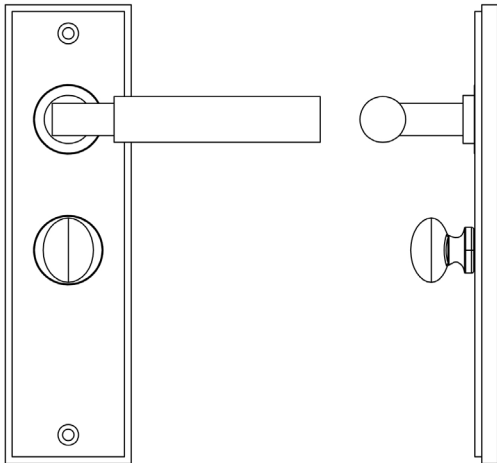

CODE

BUR-30AB-453AB-80AB

DESCRIPTION

Lever On Plate With Turn & Release

STANDARDS

PRODUCT SPECIFICATION

- 38mm centres
- Sprung
- Grade 4 corrosion
- Matt lacquered solid brass
- Back to back fixing recommended
- Suitable for doors 35-55mm
- *We strongly recommend requesting a sample before committing to any cutting or drilling*

TECHNICAL DRAWING

FINISHES

- Antique Brass