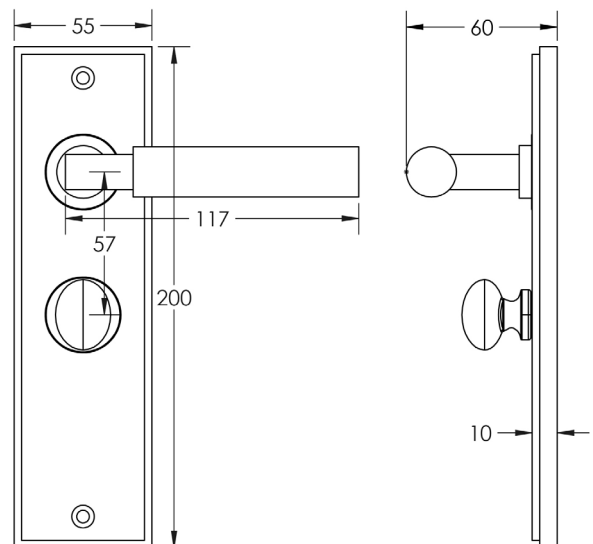

CODE

BUR-30AB-453AB-80AB

DESCRIPTION

Lever On Plate With Turn & Release

STANDARDS

PRODUCT SPECIFICATION

- 38mm centres
- Sprung
- Grade 4 corrosion
- Matt lacquered solid brass
- Back to back fixing recommended
- Suitable for doors 35-55mm
- *We strongly recommend requesting a sample before committing to any cutting or drilling*

TECHNICAL DRAWING

FINISHES

- Antique Brass