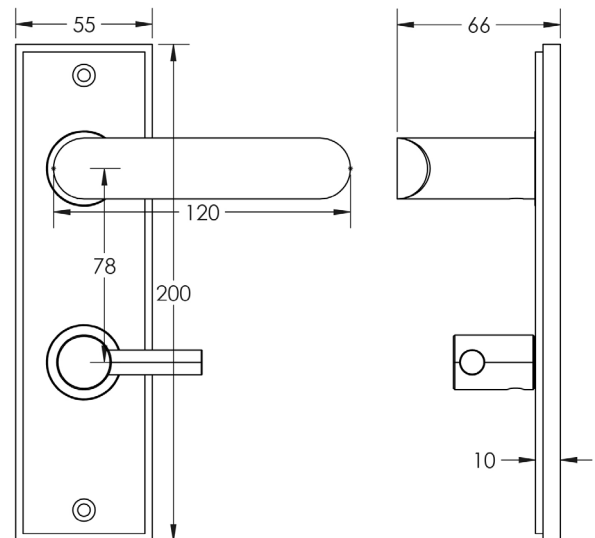

TECHNICAL DRAWING