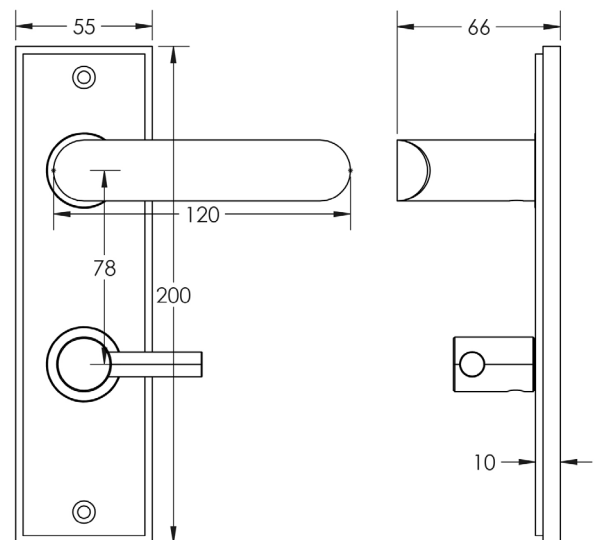

CODE

BUR-25SB-456SB-82SB

DESCRIPTION

Lever On Plate With Turn & Release

STANDARDS

PRODUCT SPECIFICATION

- 38mm centres
- Sprung
- Grade 4 corrosion
- Matt lacquered solid brass
- Back to back fixing recommended
- Suitable for doors 35-55mm
- *We strongly recommend requesting a sample before committing to any cutting or drilling*

TECHNICAL DRAWING

FINISHES

- Satin Brass