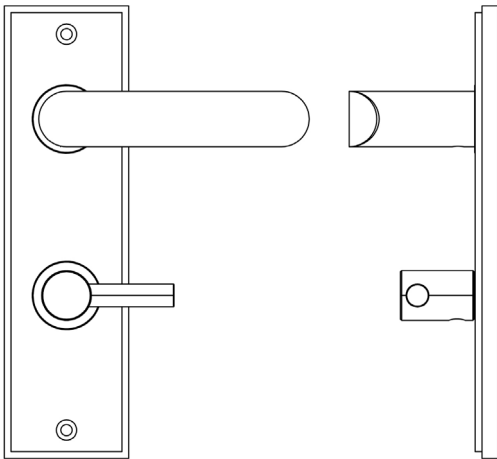

CODE

BUR-25SB-456SB-82SB

DESCRIPTION

Lever On Plate With Turn & Release

STANDARDS

PRODUCT SPECIFICATION

- 38mm centres
- Sprung
- Grade 4 corrosion
- Matt lacquered solid brass
- Back to back fixing recommended
- Suitable for doors 35-55mm
- *We strongly recommend requesting a sample before committing to any cutting or drilling*

TECHNICAL DRAWING

FINISHES

- Satin Brass