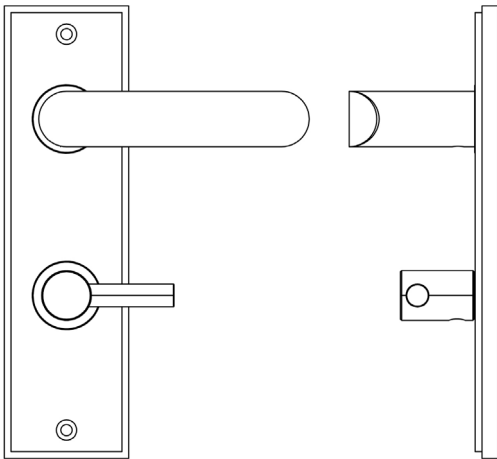

CODE

BUR-25PN-456PN-82PN

DESCRIPTION

Lever On Plate With Turn & Release

STANDARDS

PRODUCT SPECIFICATION

- 38mm centres
- Sprung
- Grade 4 corrosion
- Matt lacquered solid brass
- Back to back fixing recommended
- Suitable for doors 35-55mm
- *We strongly recommend requesting a sample before committing to any cutting or drilling*

TECHNICAL DRAWING

FINISHES

- Polished Nickel