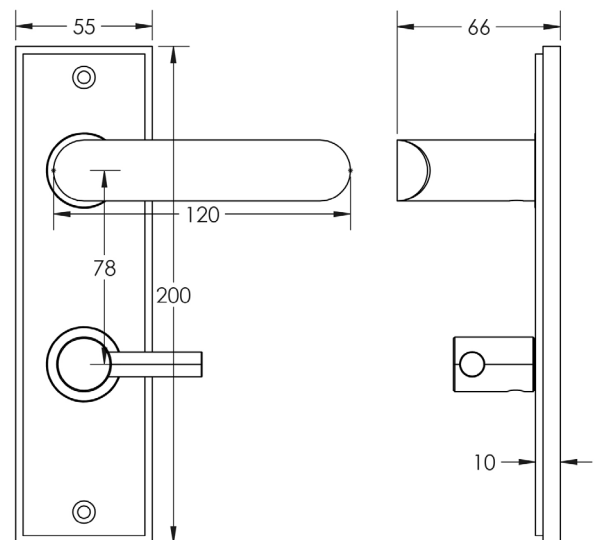

CODE

BUR-25PN-456PN-82PN

DESCRIPTION

Lever On Plate With Turn & Release

STANDARDS

PRODUCT SPECIFICATION

- 38mm centres
- Sprung
- Grade 4 corrosion
- Matt lacquered solid brass
- Back to back fixing recommended
- Suitable for doors 35-55mm
- *We strongly recommend requesting a sample before committing to any cutting or drilling*

TECHNICAL DRAWING

FINISHES

- Polished Nickel