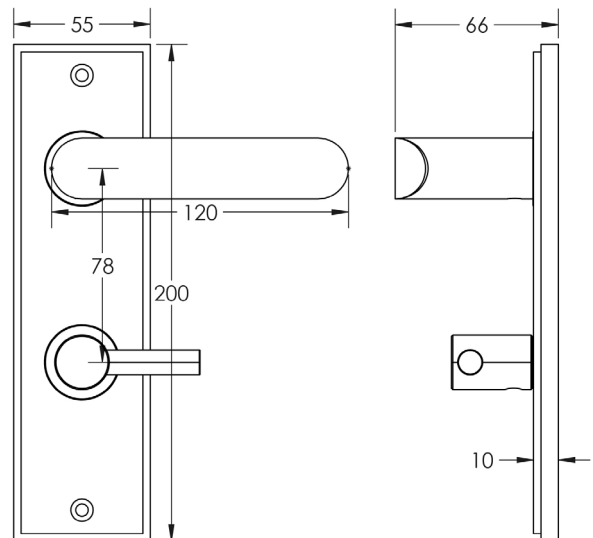

TECHNICAL DRAWING