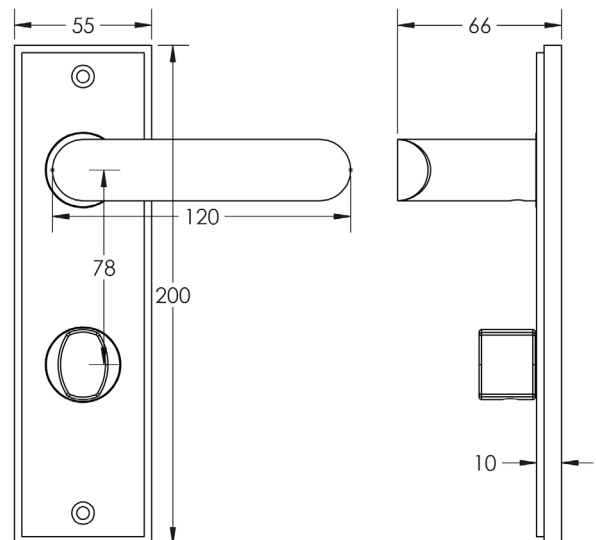

TECHNICAL DRAWING