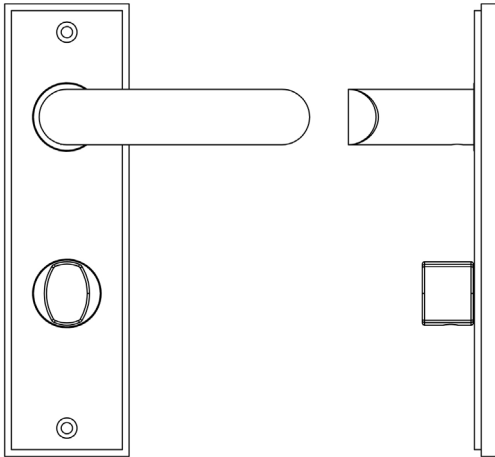

CODE

BUR-25DB-456DB-81DB

DESCRIPTION

Lever On Plate With Turn & Release

STANDARDS

PRODUCT SPECIFICATION

- 38mm centres
- Sprung
- Grade 4 corrosion
- Matt lacquered solid brass
- Back to back fixing recommended
- Suitable for doors 35-55mm
- *We strongly recommend requesting a sample before committing to any cutting or drilling*

TECHNICAL DRAWING

FINISHES

- Dark Bronze