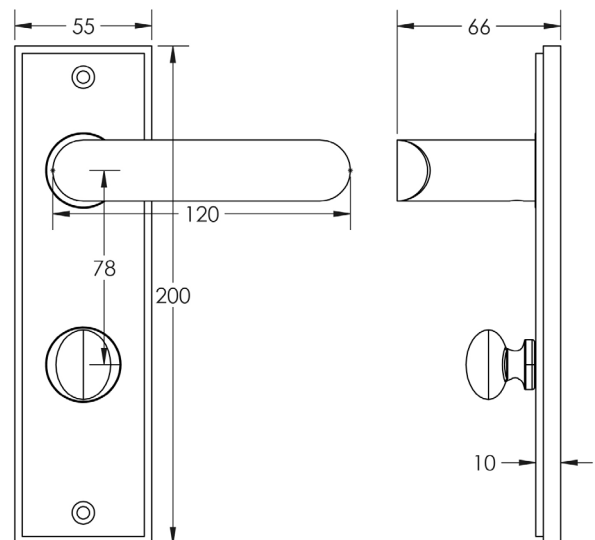

TECHNICAL DRAWING