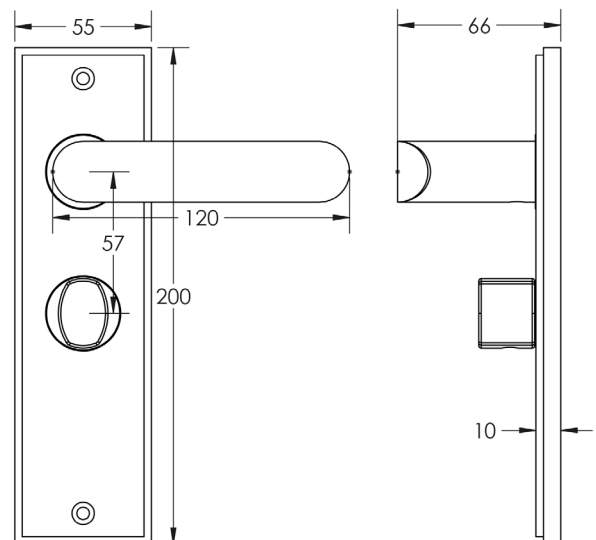

TECHNICAL DRAWING