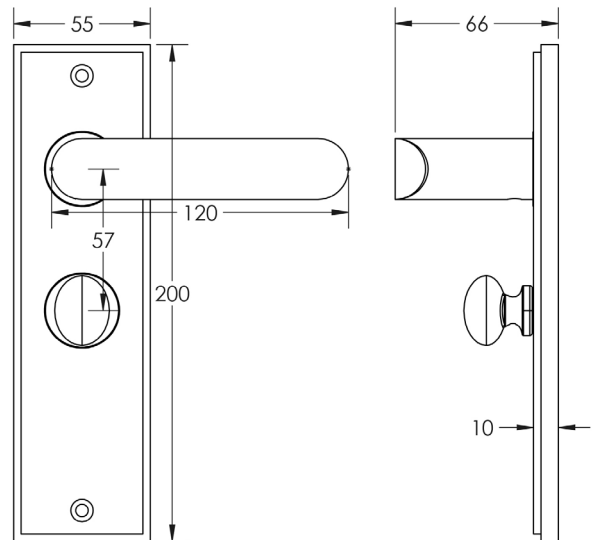

TECHNICAL DRAWING