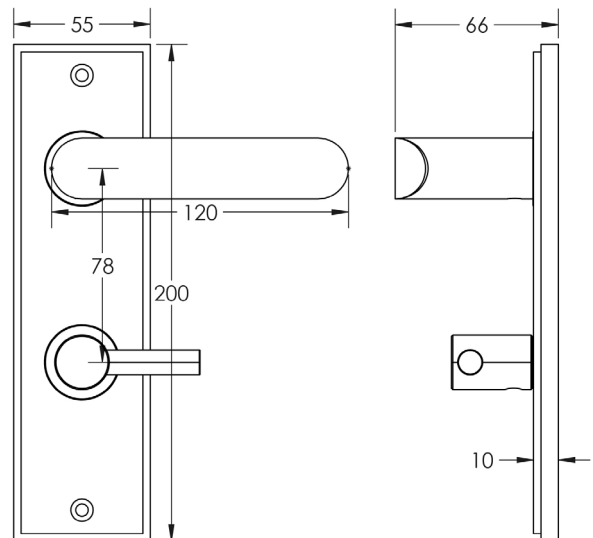

CODE

BUR-25AB-456AB-82AB

DESCRIPTION

Lever On Plate With Turn & Release

STANDARDS

PRODUCT SPECIFICATION

- 38mm centres
- Sprung
- Grade 4 corrosion
- Matt lacquered solid brass
- Back to back fixing recommended
- Suitable for doors 35-55mm
- *We strongly recommend requesting a sample before committing to any cutting or drilling*

TECHNICAL DRAWING

FINISHES

- Antique Brass