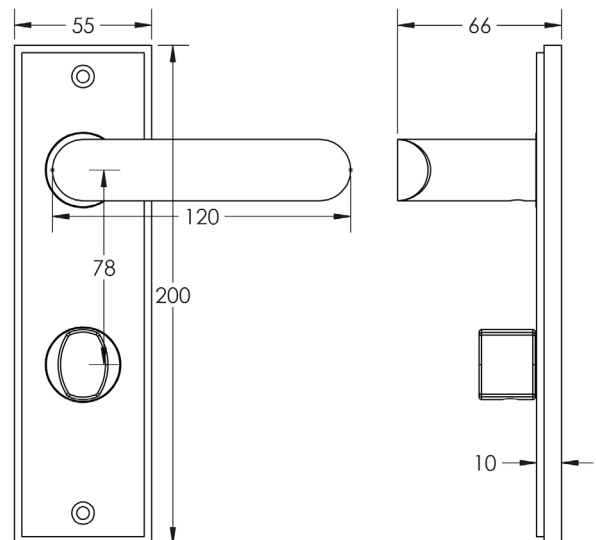

CODE

BUR-25AB-456AB-81AB

DESCRIPTION

Lever On Plate With Turn & Release

STANDARDS

PRODUCT SPECIFICATION

- 38mm centres
- Sprung
- Grade 4 corrosion
- Matt lacquered solid brass
- Back to back fixing recommended
- Suitable for doors 35-55mm
- *We strongly recommend requesting a sample before committing to any cutting or drilling*

TECHNICAL DRAWING

FINISHES

- Antique Brass