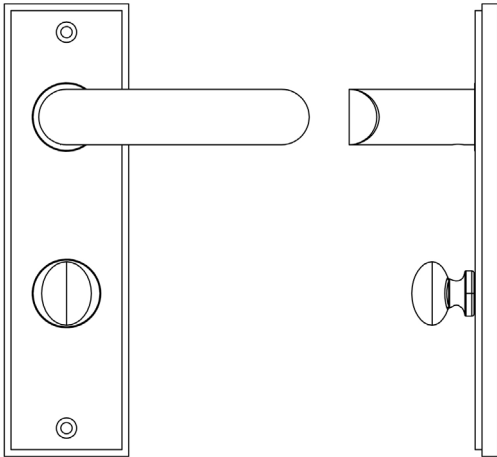

CODE

BUR-25AB-456AB-80AB

DESCRIPTION

Lever On Plate With Turn & Release

STANDARDS

PRODUCT SPECIFICATION

- 38mm centres
- Sprung
- Grade 4 corrosion
- Matt lacquered solid brass
- Back to back fixing recommended
- Suitable for doors 35-55mm
- *We strongly recommend requesting a sample before committing to any cutting or drilling*

TECHNICAL DRAWING

FINISHES

- Antique Brass