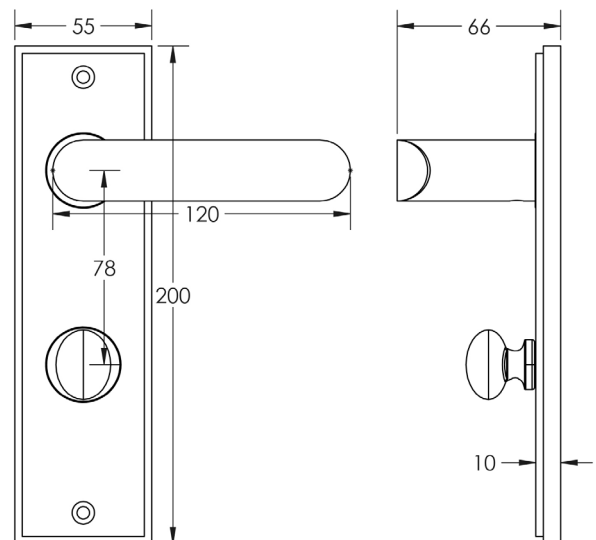

CODE

BUR-25AB-456AB-80AB

DESCRIPTION

Lever On Plate With Turn & Release

STANDARDS

PRODUCT SPECIFICATION

- 38mm centres
- Sprung
- Grade 4 corrosion
- Matt lacquered solid brass
- Back to back fixing recommended
- Suitable for doors 35-55mm
- *We strongly recommend requesting a sample before committing to any cutting or drilling*

TECHNICAL DRAWING

FINISHES

- Antique Brass