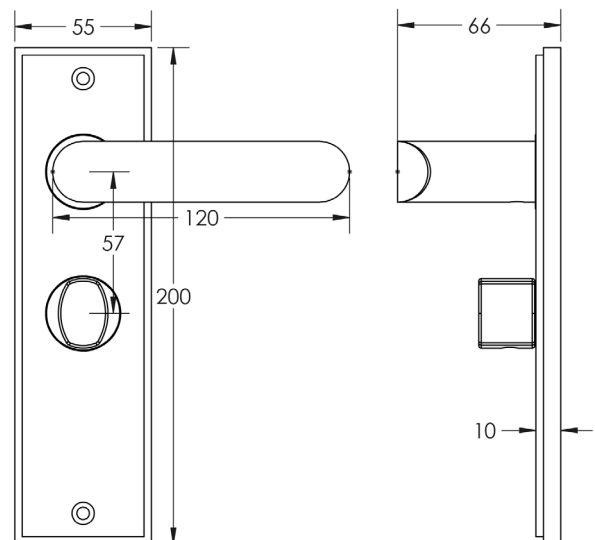

CODE

BUR-25AB-453AB-81AB

DESCRIPTION

Lever On Plate With Turn & Release

STANDARDS

PRODUCT SPECIFICATION

- 38mm centres
- Sprung
- Grade 4 corrosion
- Matt lacquered solid brass
- Back to back fixing recommended
- Suitable for doors 35-55mm
- *We strongly recommend requesting a sample before committing to any cutting or drilling*

TECHNICAL DRAWING

FINISHES

- Antique Brass