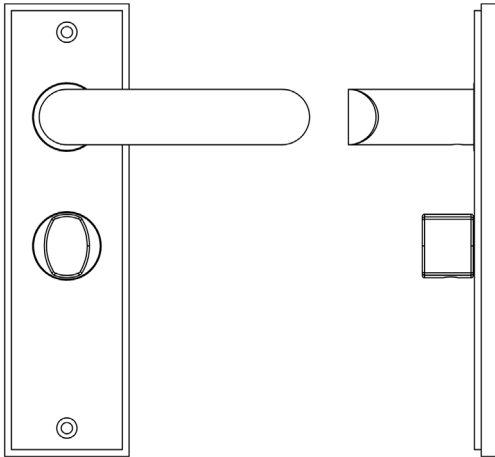

CODE

BUR-25AB-453AB-81AB

DESCRIPTION

Lever On Plate With Turn & Release

STANDARDS

PRODUCT SPECIFICATION

- 38mm centres
- Sprung
- Grade 4 corrosion
- Matt lacquered solid brass
- Back to back fixing recommended
- Suitable for doors 35-55mm
- *We strongly recommend requesting a sample before committing to any cutting or drilling*

TECHNICAL DRAWING

FINISHES

- Antique Brass