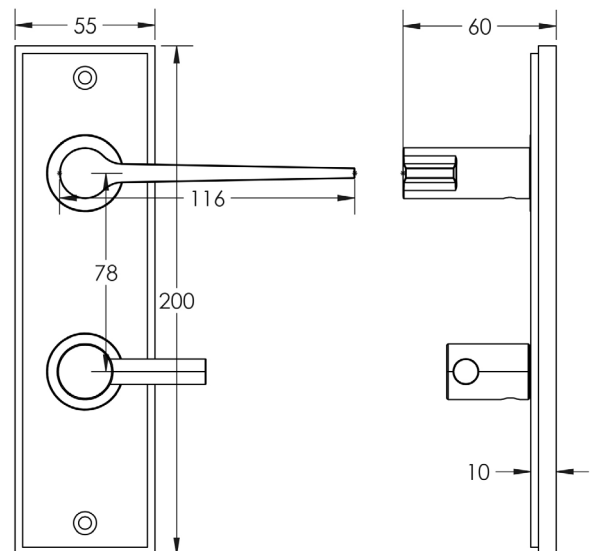

TECHNICAL DRAWING