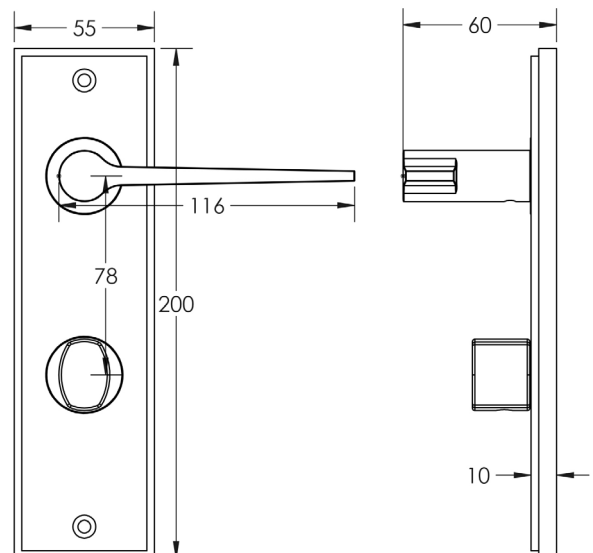

TECHNICAL DRAWING