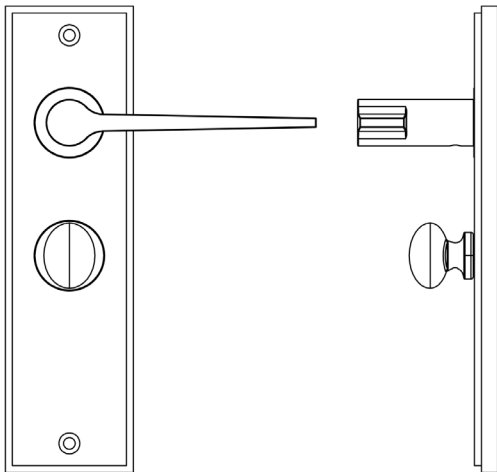

CODE

BUR-20SN-453SN-80SN

DESCRIPTION

Lever On Plate With Turn & Release

STANDARDS

PRODUCT SPECIFICATION

- 38mm centres
- Sprung
- Grade 4 corrosion
- Matt lacquered solid brass
- Back to back fixing recommended
- Suitable for doors 35-55mm
- *We strongly recommend requesting a sample before committing to any cutting or drilling*

TECHNICAL DRAWING

FINISHES

- Satin Nickel