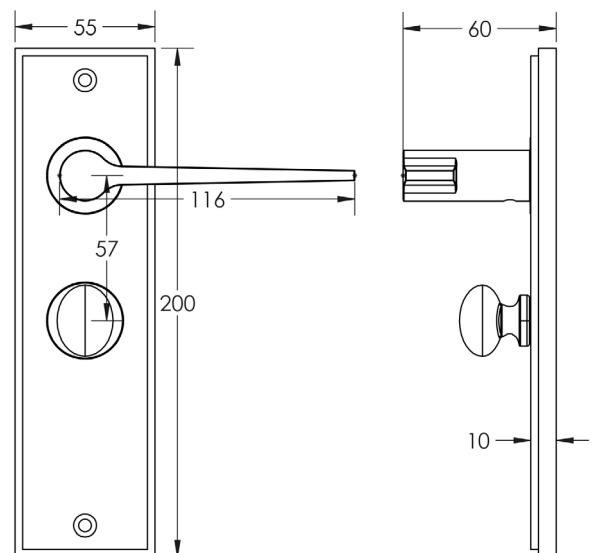

CODE

BUR-20SN-453SN-80SN

DESCRIPTION

Lever On Plate With Turn & Release

STANDARDS

PRODUCT SPECIFICATION

- 38mm centres
- Sprung
- Grade 4 corrosion
- Matt lacquered solid brass
- Back to back fixing recommended
- Suitable for doors 35-55mm
- *We strongly recommend requesting a sample before committing to any cutting or drilling*

TECHNICAL DRAWING

FINISHES

- Satin Nickel