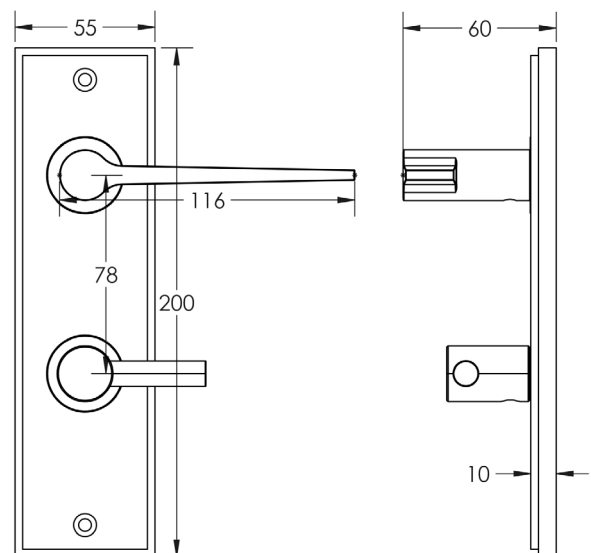

CODE

**BUR-20SB-456SB-82SB**

DESCRIPTION

**Lever On Plate With Turn & Release**

STANDARDS

PRODUCT SPECIFICATION

- 38mm centres
- Sprung
- Grade 4 corrosion
- Matt lacquered solid brass
- Back to back fixing recommended
- Suitable for doors 35-55mm
- *We strongly recommend requesting a sample before committing to any cutting or drilling*

TECHNICAL DRAWING

FINISHES

- Satin Brass