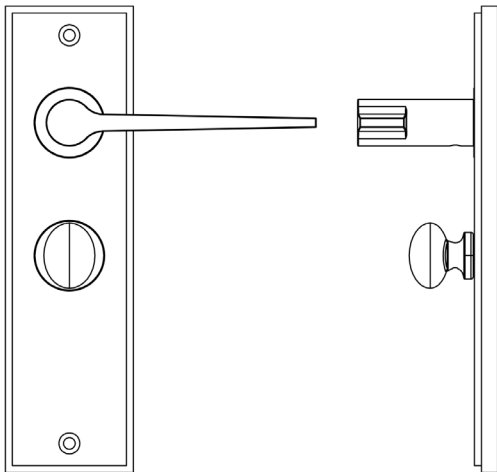

CODE

BUR-20SB-453SB-80SB

DESCRIPTION

Lever On Plate With Turn & Release

STANDARDS

PRODUCT SPECIFICATION

- 38mm centres
- Sprung
- Grade 4 corrosion
- Matt lacquered solid brass
- Back to back fixing recommended
- Suitable for doors 35-55mm
- *We strongly recommend requesting a sample before committing to any cutting or drilling*

TECHNICAL DRAWING

FINISHES

- Satin Brass