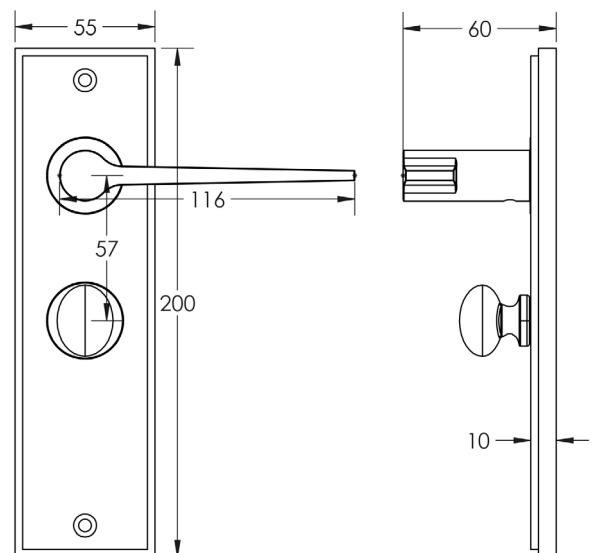

CODE

BUR-20SB-453SB-80SB

DESCRIPTION

Lever On Plate With Turn & Release

STANDARDS

PRODUCT SPECIFICATION

- 38mm centres
- Sprung
- Grade 4 corrosion
- Matt lacquered solid brass
- Back to back fixing recommended
- Suitable for doors 35-55mm
- *We strongly recommend requesting a sample before committing to any cutting or drilling*

TECHNICAL DRAWING

FINISHES

- Satin Brass