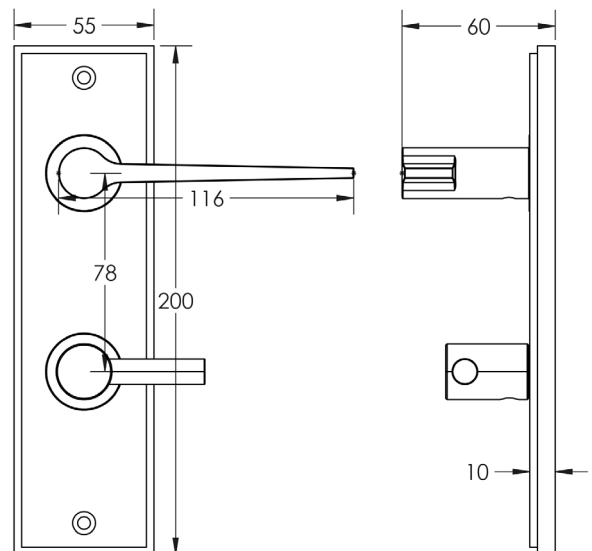

TECHNICAL DRAWING