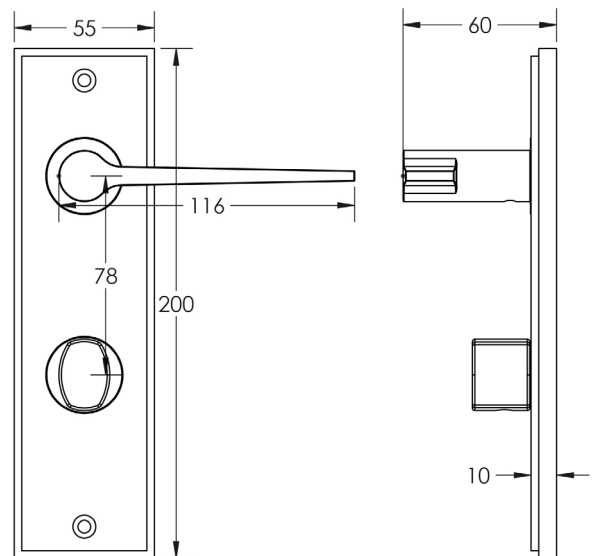

TECHNICAL DRAWING