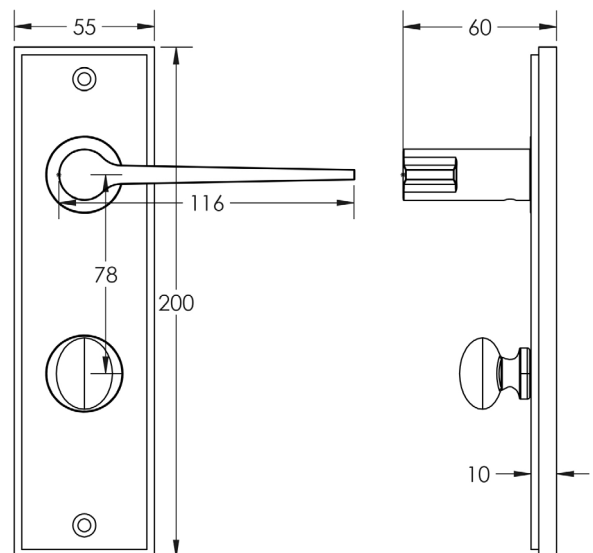

TECHNICAL DRAWING