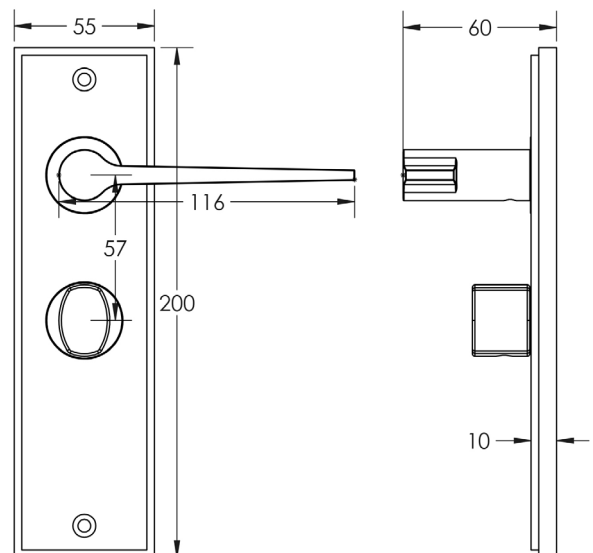

TECHNICAL DRAWING