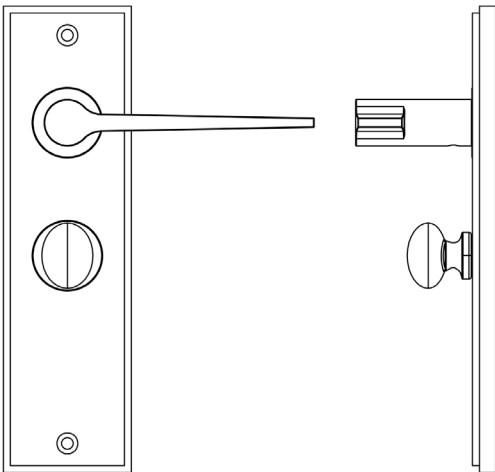

CODE

BUR-20DB-453DB-80DB

DESCRIPTION

Lever On Plate With Turn & Release

STANDARDS

PRODUCT SPECIFICATION

- 38mm centres
- Sprung
- Grade 4 corrosion
- Matt lacquered solid brass
- Back to back fixing recommended
- Suitable for doors 35-55mm
- *We strongly recommend requesting a sample before committing to any cutting or drilling*

TECHNICAL DRAWING

FINISHES

- Dark Bronze