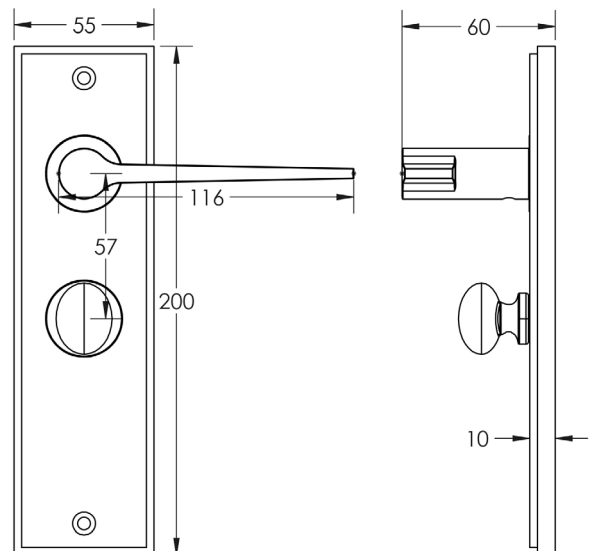

TECHNICAL DRAWING