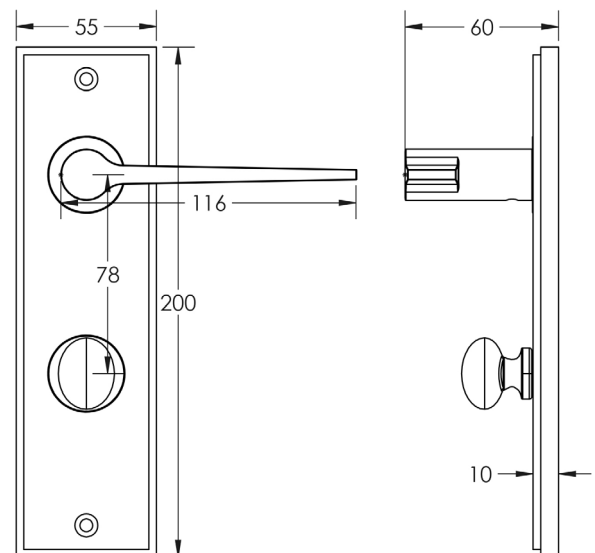

CODE

BUR-20AB-456AB-80AB

DESCRIPTION

Lever On Plate With Turn & Release

STANDARDS

PRODUCT SPECIFICATION

- 38mm centres
- Sprung
- Grade 4 corrosion
- Matt lacquered solid brass
- Back to back fixing recommended
- Suitable for doors 35-55mm
- *We strongly recommend requesting a sample before committing to any cutting or drilling*

TECHNICAL DRAWING

FINISHES

- Antique Brass