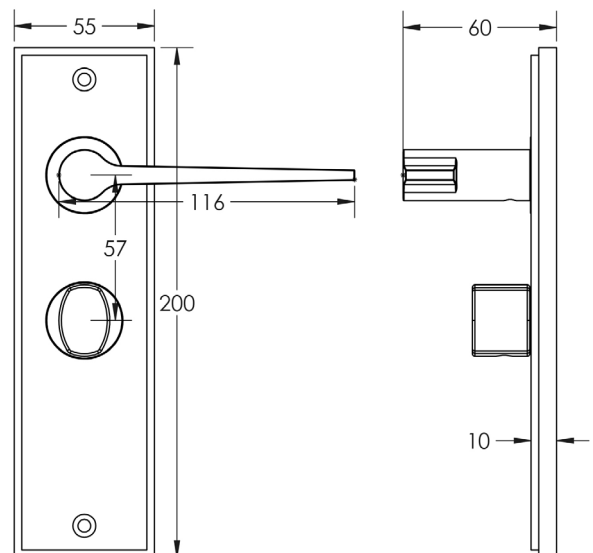

CODE

BUR-20AB-453AB-81AB

DESCRIPTION

Lever On Plate With Turn & Release

STANDARDS

PRODUCT SPECIFICATION

- 38mm centres
- Sprung
- Grade 4 corrosion
- Matt lacquered solid brass
- Back to back fixing recommended
- Suitable for doors 35-55mm
- *We strongly recommend requesting a sample before committing to any cutting or drilling*

TECHNICAL DRAWING

FINISHES

- Antique Brass