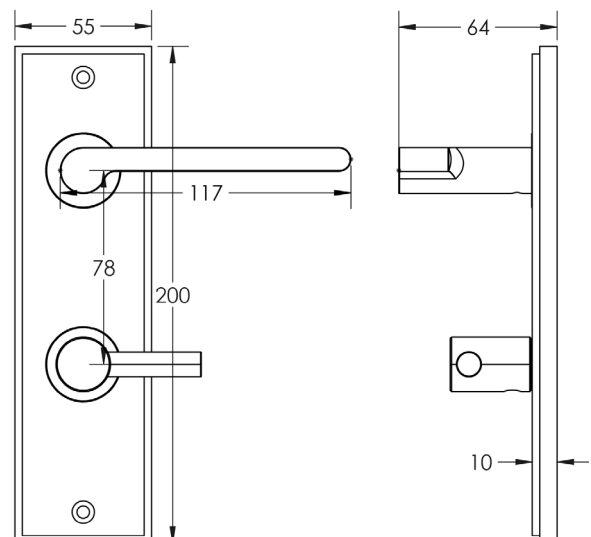

CODE

BUR-15SN-456SN-82SN

DESCRIPTION

Lever On Plate With Turn & Release

STANDARDS

PRODUCT SPECIFICATION

- 38mm centres
- Sprung
- Grade 4 corrosion
- Matt lacquered solid brass
- Back to back fixing recommended
- Suitable for doors 35-55mm
- *We strongly recommend requesting a sample before committing to any cutting or drilling*

TECHNICAL DRAWING

FINISHES

- Satin Nickel