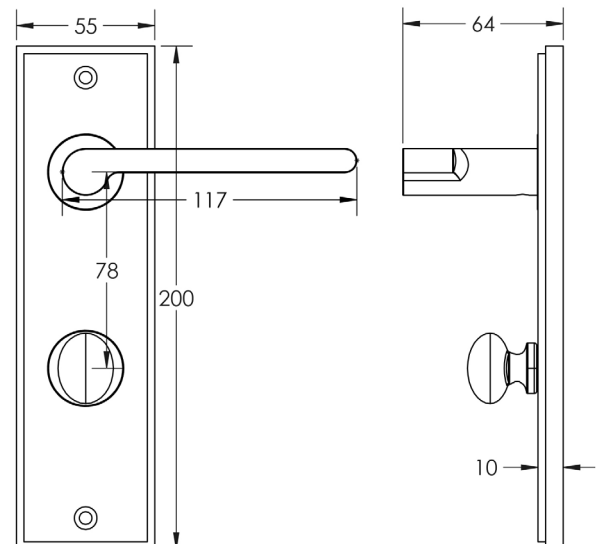

TECHNICAL DRAWING