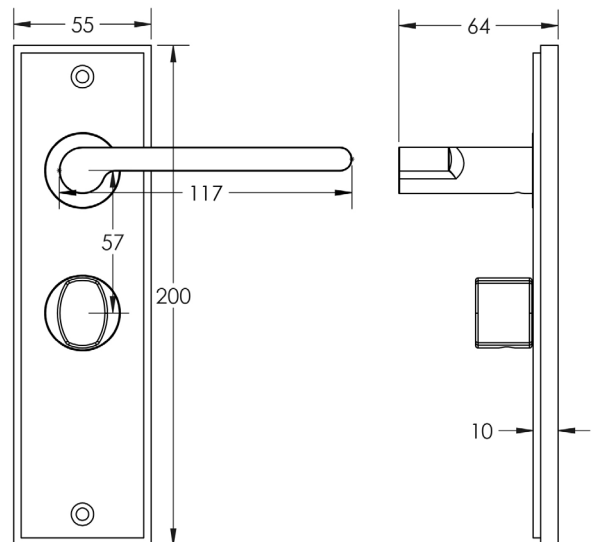

CODE

BUR-15SN-453SN-81SN

DESCRIPTION

Lever On Plate With Turn & Release

STANDARDS

PRODUCT SPECIFICATION

- 38mm centres
- Sprung
- Grade 4 corrosion
- Matt lacquered solid brass
- Back to back fixing recommended
- Suitable for doors 35-55mm
- *We strongly recommend requesting a sample before committing to any cutting or drilling*

TECHNICAL DRAWING

FINISHES

- Satin Nickel