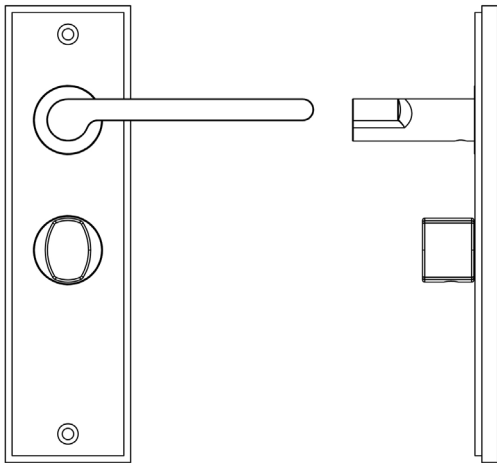

CODE

BUR-15SN-453SN-81SN

DESCRIPTION

Lever On Plate With Turn & Release

STANDARDS

PRODUCT SPECIFICATION

- 38mm centres
- Sprung
- Grade 4 corrosion
- Matt lacquered solid brass
- Back to back fixing recommended
- Suitable for doors 35-55mm
- *We strongly recommend requesting a sample before committing to any cutting or drilling*

TECHNICAL DRAWING

FINISHES

- Satin Nickel