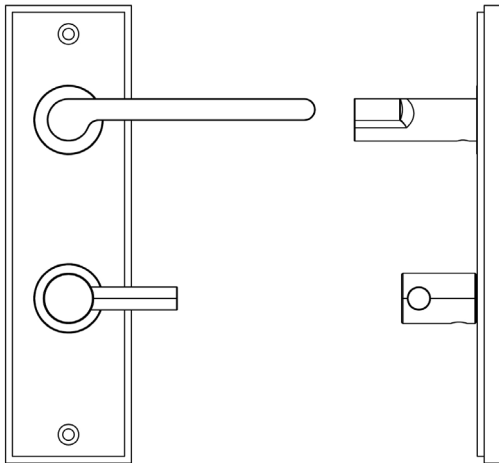

### CODE

**BUR-15SB-456SB-82SB**

### DESCRIPTION

**Lever On Plate With Turn & Release**

### PRODUCT SPECIFICATION

- 38mm centres
- Sprung
- Grade 4 corrosion
- Matt lacquered solid brass
- Back to back fixing recommended
- Suitable for doors 35-55mm
- *We strongly recommend requesting a sample before committing to any cutting or drilling*