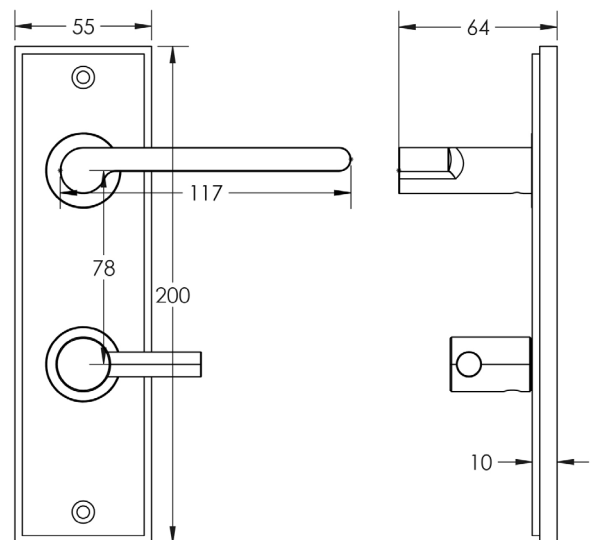

TECHNICAL DRAWING