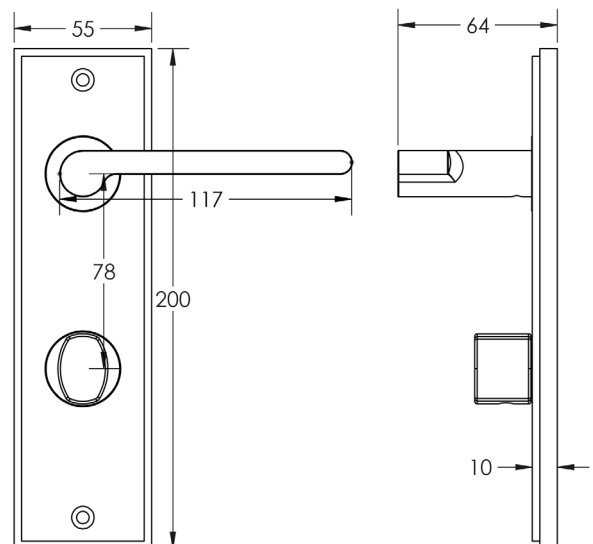

CODE

BUR-15SB-456SB-81SB

DESCRIPTION

Lever On Plate With Turn & Release

STANDARDS

PRODUCT SPECIFICATION

- 38mm centres
- Sprung
- Grade 4 corrosion
- Matt lacquered solid brass
- Back to back fixing recommended
- Suitable for doors 35-55mm
- *We strongly recommend requesting a sample before committing to any cutting or drilling*

TECHNICAL DRAWING

FINISHES

- Satin Brass