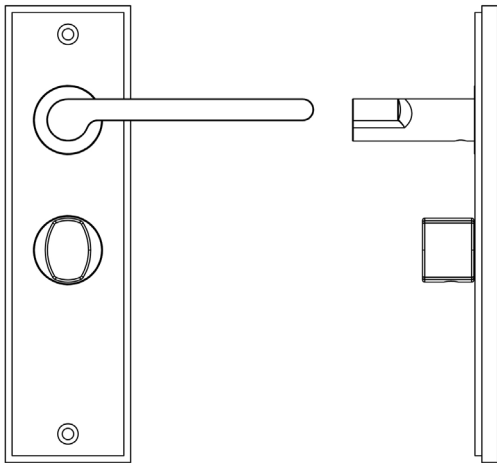

### CODE

**BUR-15SB-453SB-81SB**

### DESCRIPTION

**Lever On Plate With Turn & Release**

### PRODUCT SPECIFICATION

- 38mm centres
- Sprung
- Grade 4 corrosion
- Matt lacquered solid brass
- Back to back fixing recommended
- Suitable for doors 35-55mm
- *We strongly recommend requesting a sample before committing to any cutting or drilling*