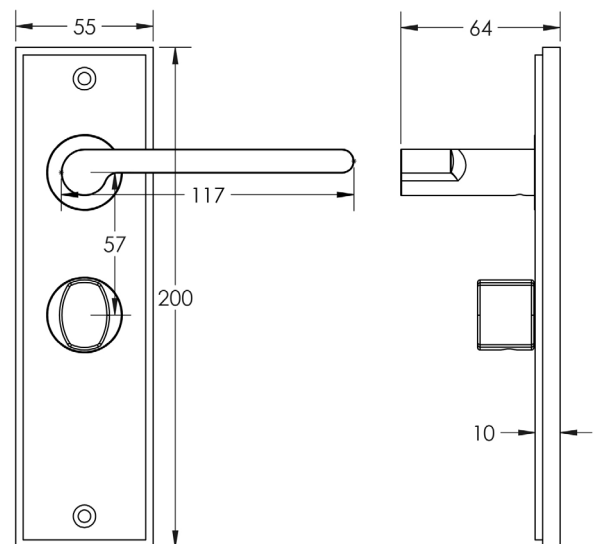

TECHNICAL DRAWING