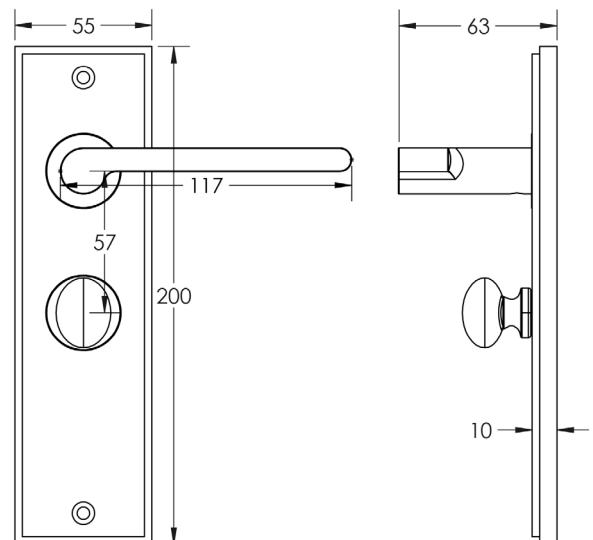

CODE

BUR-15SB-453SB-80SB

DESCRIPTION

Lever On Plate With Turn & Release

STANDARDS

PRODUCT SPECIFICATION

- 38mm centres
- Sprung
- Grade 4 corrosion
- Matt lacquered solid brass
- Back to back fixing recommended
- Suitable for doors 35-55mm
- *We strongly recommend requesting a sample before committing to any cutting or drilling*

TECHNICAL DRAWING

FINISHES

- Satin Brass