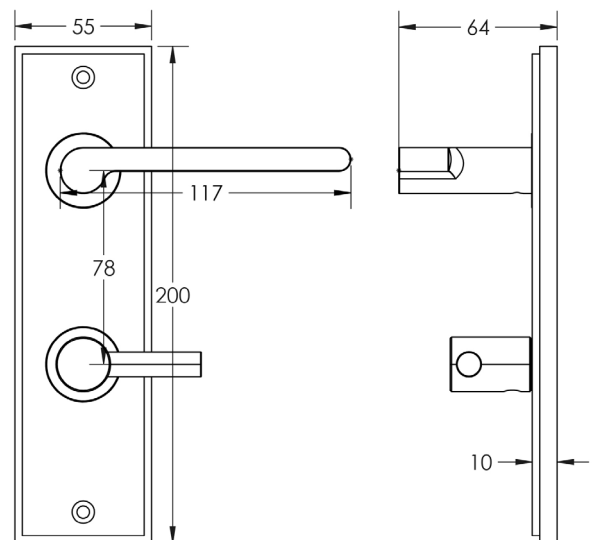

CODE

BUR-15PN-456PN-82PN

DESCRIPTION

Lever On Plate With Turn & Release

STANDARDS

PRODUCT SPECIFICATION

- 38mm centres
- Sprung
- Grade 4 corrosion
- Matt lacquered solid brass
- Back to back fixing recommended
- Suitable for doors 35-55mm
- *We strongly recommend requesting a sample before committing to any cutting or drilling*

TECHNICAL DRAWING

FINISHES

- Polished Nickel