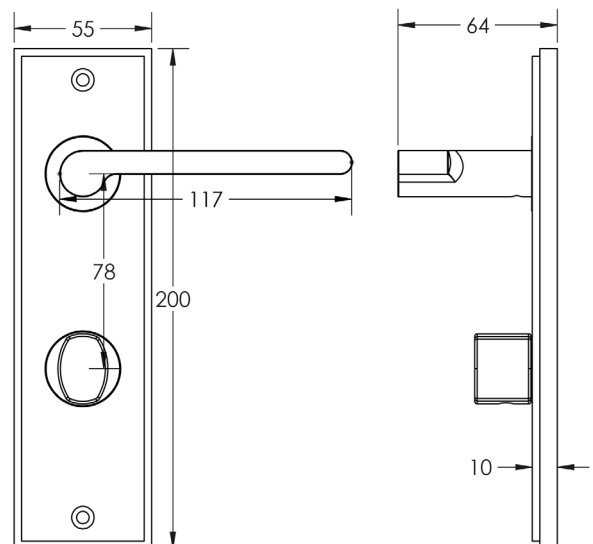

TECHNICAL DRAWING