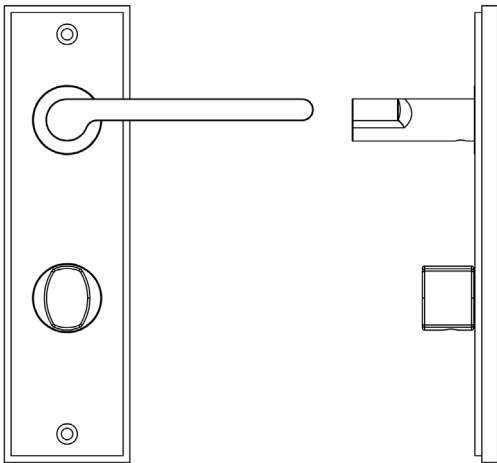

### CODE

**BUR-15PN-456PN-81PN**

### DESCRIPTION

**Lever On Plate With Turn & Release**

### PRODUCT SPECIFICATION

- 38mm centres
- Sprung
- Grade 4 corrosion
- Matt lacquered solid brass
- Back to back fixing recommended
- Suitable for doors 35-55mm
- *We strongly recommend requesting a sample before committing to any cutting or drilling*