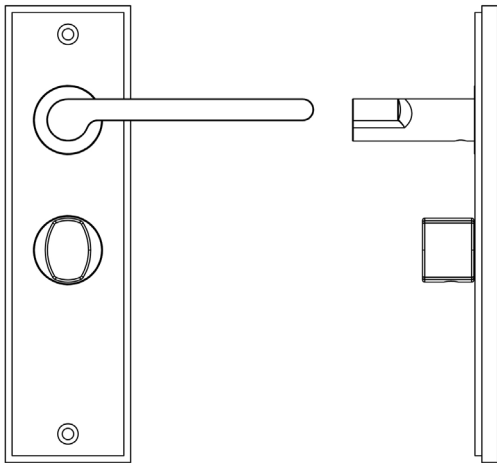

CODE

BUR-15PN-453PN-81PN

DESCRIPTION

Lever On Plate With Turn & Release

STANDARDS

PRODUCT SPECIFICATION

- 38mm centres
- Sprung
- Grade 4 corrosion
- Matt lacquered solid brass
- Back to back fixing recommended
- Suitable for doors 35-55mm
- *We strongly recommend requesting a sample before committing to any cutting or drilling*

TECHNICAL DRAWING

FINISHES

- Polished Nickel