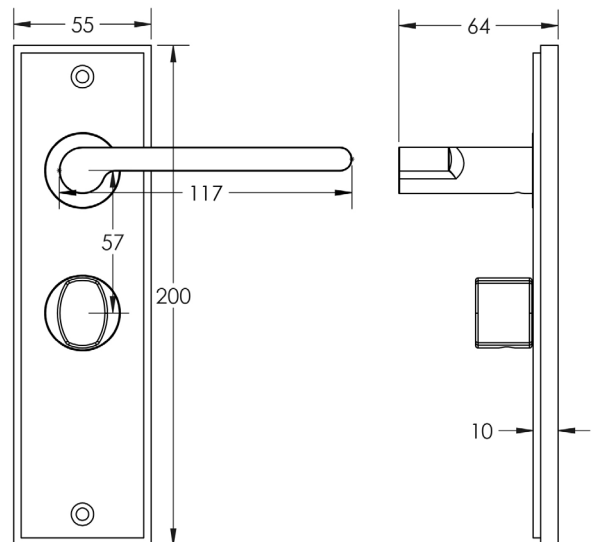

CODE

BUR-15PN-453PN-81PN

DESCRIPTION

Lever On Plate With Turn & Release

STANDARDS

PRODUCT SPECIFICATION

- 38mm centres
- Sprung
- Grade 4 corrosion
- Matt lacquered solid brass
- Back to back fixing recommended
- Suitable for doors 35-55mm
- *We strongly recommend requesting a sample before committing to any cutting or drilling*

TECHNICAL DRAWING

FINISHES

- Polished Nickel