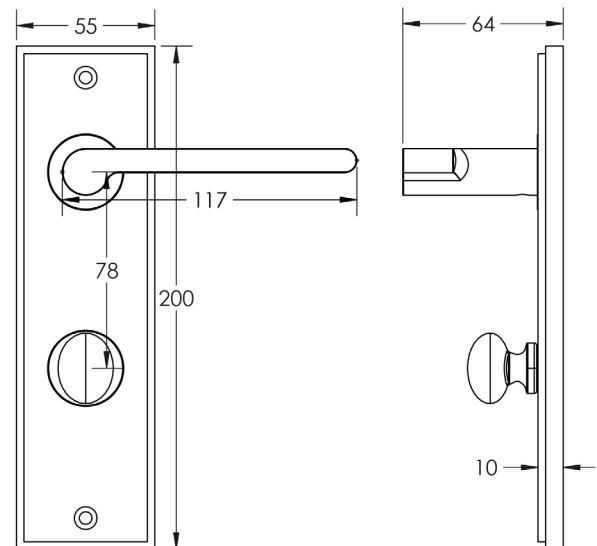

TECHNICAL DRAWING