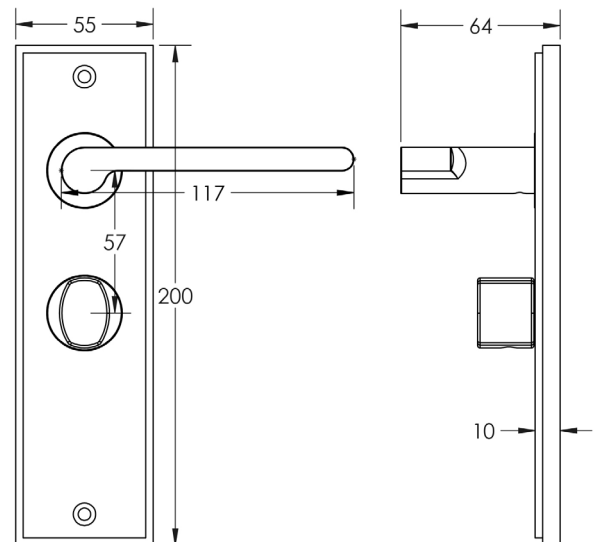

TECHNICAL DRAWING